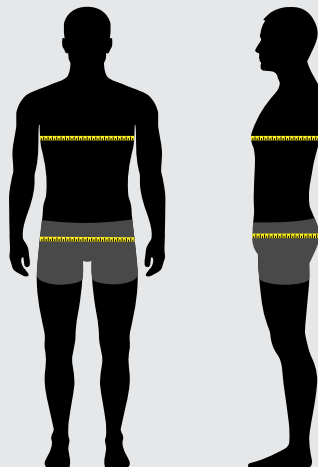

T-Shirt Couture

owayo size	2	3	4	5	6	7	8	9	10	11	12
 Chest circumference (cm)	82-86	86-90	90-94	94-98	98-102	102-106	106-110	110-114	114-118	118-122	122-126
International size	XS	S		M		L		XL		XXL	

WOMENS

T-Shirts: Classic Bio, V-Kragen / Poloshirt

owayo size	XS	S	M	L	XL
 Chest circumference (cm)	74-82	82-90	90-98	98-110	110-122

T-Shirts: Couture, Couture Slim

owayo size	S1	S2	S3	S4	S5	S6	S7	S8	S9	S10
 Chest circumference (cm)	74-78	78-82	82-86	86-90	90-94	94-98	98-104	104-110	110-116	116-122
International size	XS		S		M		L		XL	

KIDS

T-Shirt Classic Bio

owayo size	XS	S	M	L	XL
Height (cm)	107-119	119-131	131-143	143-155	155-167
European size	110/116	122/128	134/140	146/152	158/164

Find the Right Size

We strongly recommend that you get samples to determine your preferred size and fit. If time constraints don't allow for samples, please refer to our sizing guide below.

In between two different sizes? If you like a looser fit, choose the larger size. Do you prefer your athletic wear to fit a bit tighter? Then pick the smaller size.

Chest Circumference (A)

Wrap the tape measure around the widest part of your chest. Make sure that the tape measure is straight, parallel with the floor and not pulled too tightly.