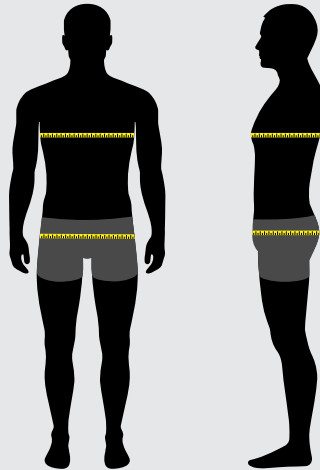

Find the Right Size

We strongly recommend that you get samples to determine your preferred size and fit. If time constraints don't allow for samples, please refer to our sizing guide below.

In between two different sizes? If you like a looser fit, choose the larger size. Do you prefer your athletic wear to fit a bit tighter?

Then pick the smaller size.

Chest Circumference (A)

Wrap the tape measure around the widest part of your chest. Make sure that the tape measure is straight, parallel with the floor and not pulled too tightly.

Buttocks Circumference (B)

Measure around the widest part of your hips and buttocks. Stand with your feet as wide apart as your hips, and be sure that the tape measure is straight, parallel with the floor, and not pulled too tightly.